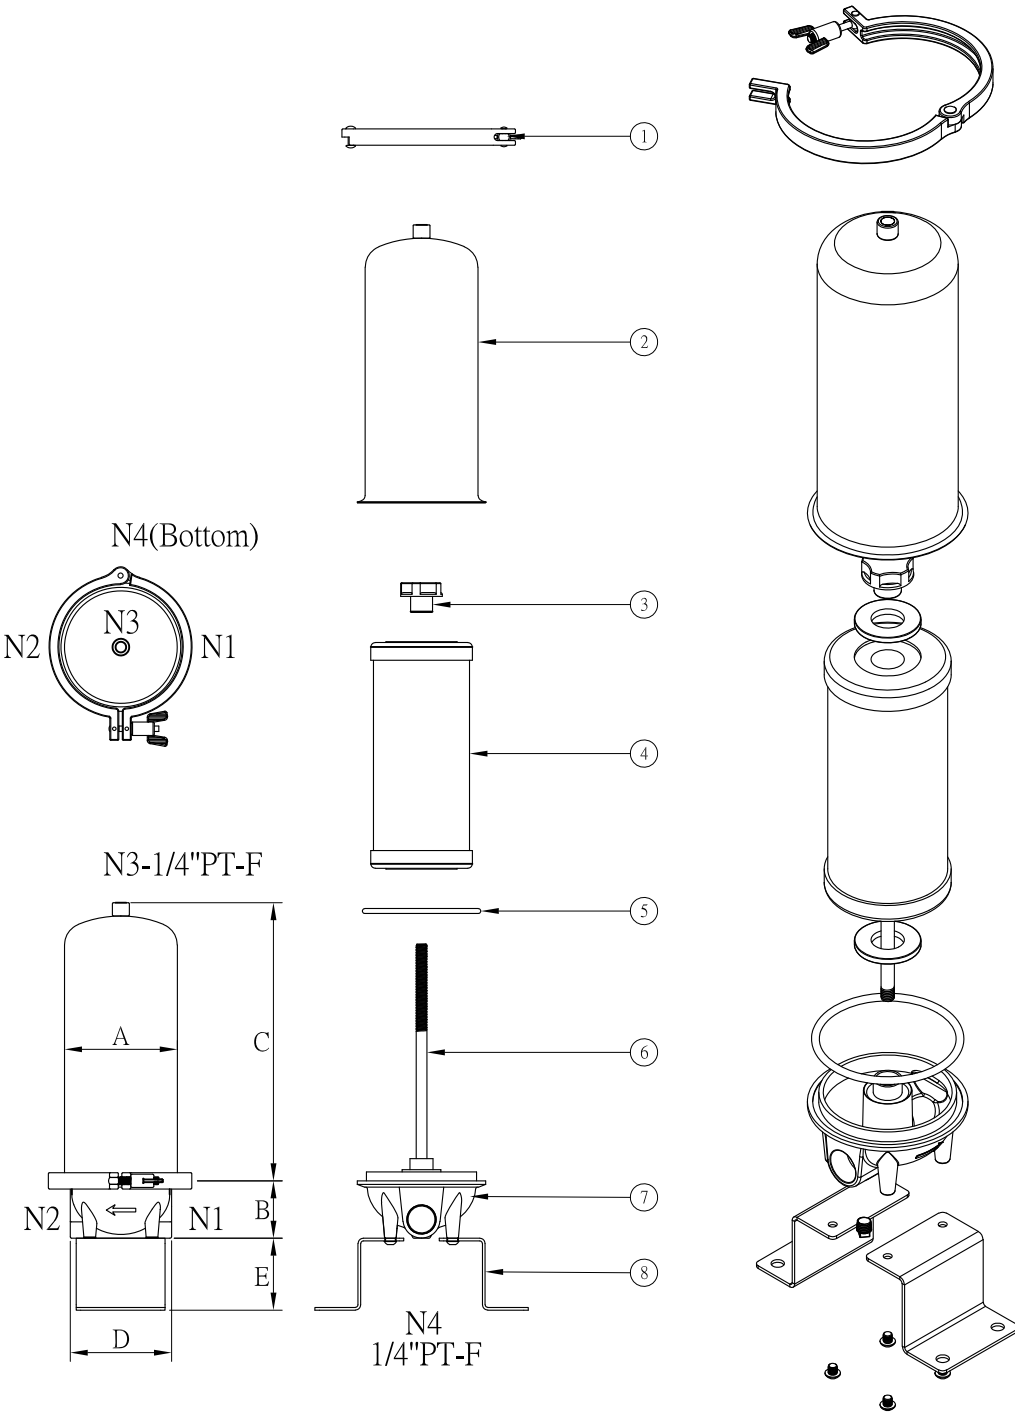

FR SERIES >>> 輕量型全戶過濾器

Lightweight Whole House Filter Housing

... 設計壓力 Design P.	... 7kg/cm ²
... 操作壓力 Operating P.	... 5kg/cm ²
... 設計溫度 Design T.	... 75°C
... 操作溫度 Operating T.	... 40°C

NO.	名稱 Description
1	束環 Clamp
2	桶體 Shell
3	濾芯壓塊 Nut
4	濾芯 Filter cartridge
5	O型環 O-ring
6	濾芯螺桿 Screw rod
7	集水頭 Cartridge support plate
8	底座片 Base support

型式 Model	Length of Cartridge	A m/m	B m/m	C m/m	D m/m	E m/m	重量 Weight
FR1	10"	φ127	64.5	323	114	81	4.5kg

* 濾芯僅供選購
* Filter element for optional purchase.